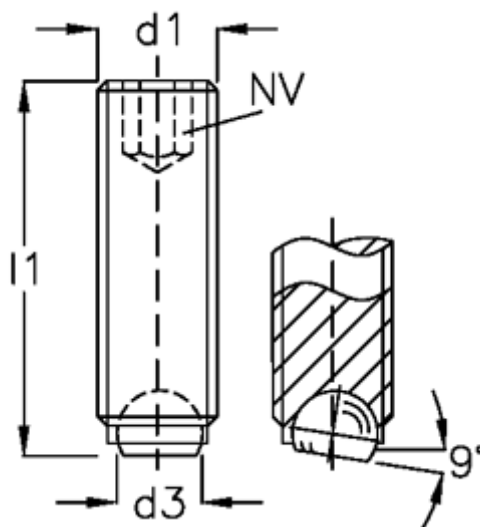

Article number: 209056421

Description: E+G Ball point screw
GN 605-M8-30-BN

Measures

d1	= M8
d2	= 5.5
d3	= 4.5
Internal hexagon	= 4
l1	= 30